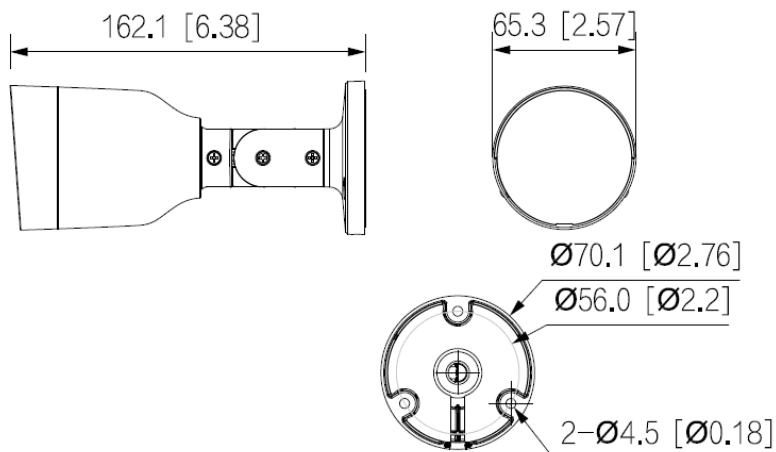

## Installation Method

## Dimensions mm (inch)

### Structure

Casing Material	Metal
Product Dimensions	162.1 mm × Φ70.1 mm
Net Weight	0,32 kg
Gross Weight	0,45 kg